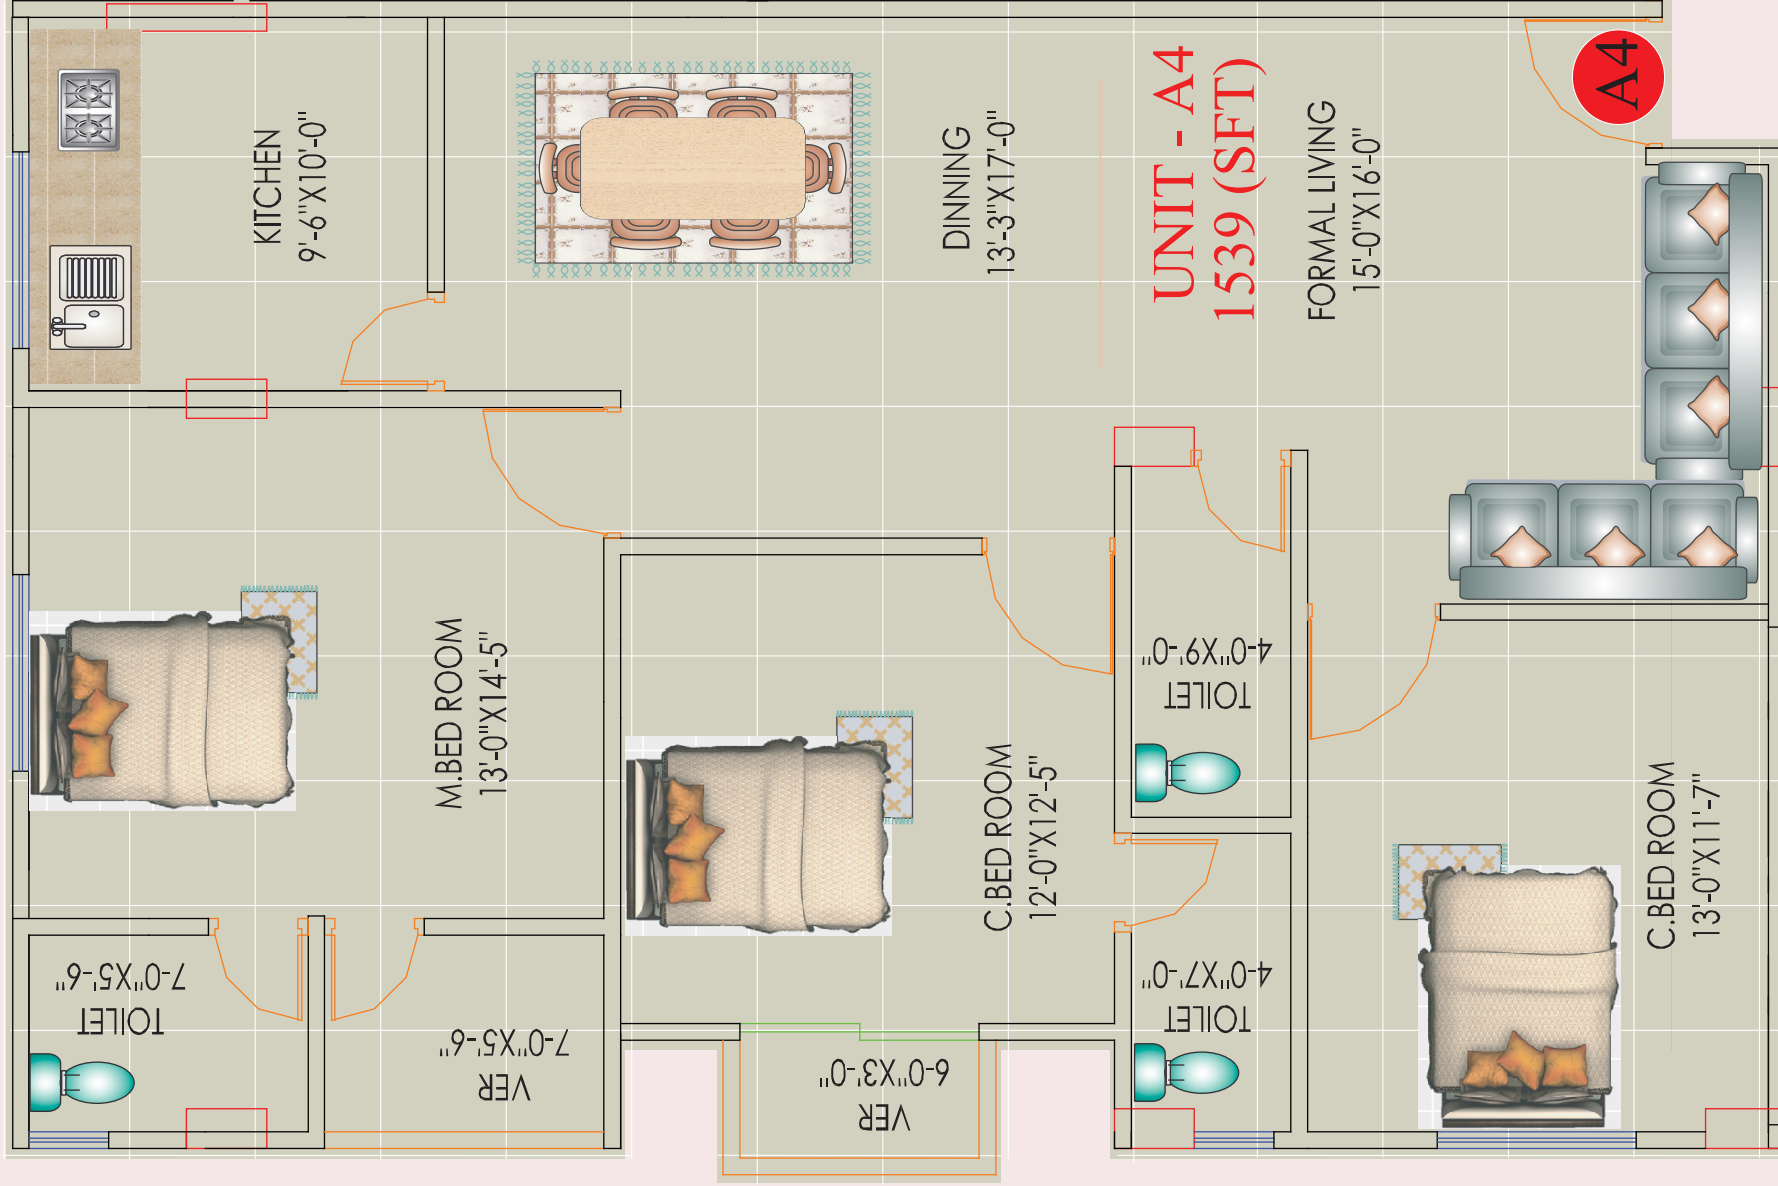

## TYPICAL FLOOR

### UNIT - A4 = 1539 SFT (APPROX)

Office Location

TYPICAL FLOOR-UNIT-A4